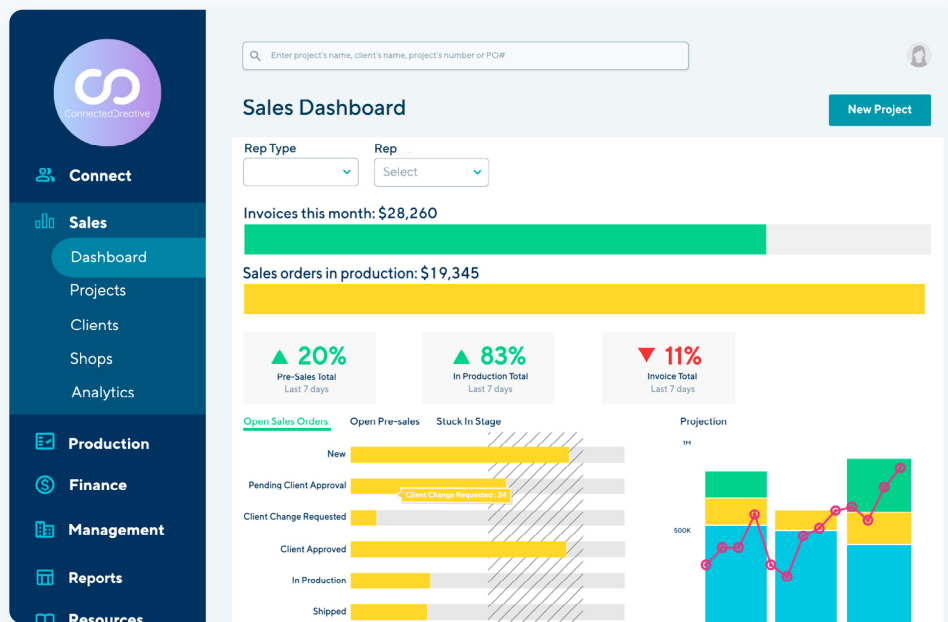

commonsku Navigation & Dashboards

[commonsku's in-app Navigation](#) is streamlined and role-based to quickly guide your team where they need to go on the platform. This format of navigation helps your team stay focused on the items most important to their role, and make onboarding new team members faster and more seamless.

Role-based dashboards add a layer of intelligence with data-driven smart tiles, and trending metrics at the fingertips of each team member. This information snapshot helps influence behavior and helps team members take action on items most important to their role.

With commonsku's navigation and dashboards specifically catered to your employee's roles, you'll have an easier time assigning goals and mapping progress, while giving your team clear objectives and priorities to guide their work.